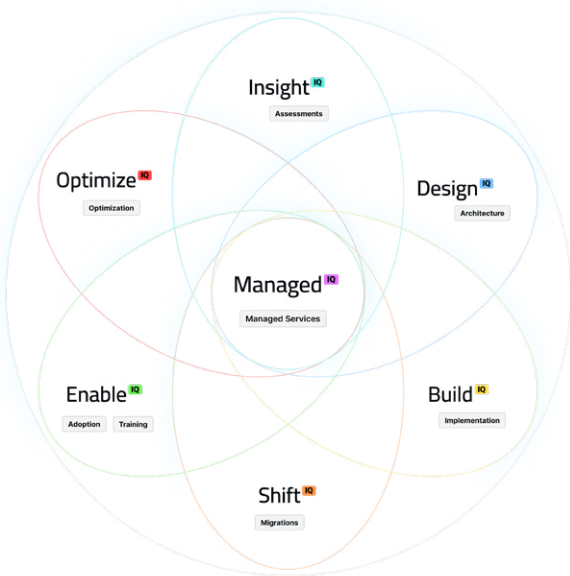

Arctiq Capital

- Finance hardware, software, and services through structured programs
- Bundle multi-vendor solutions into one financing structure
- Use flexible payment models including deferred and lifecycle-aligned plans
- Support technology refresh cycles and modernization